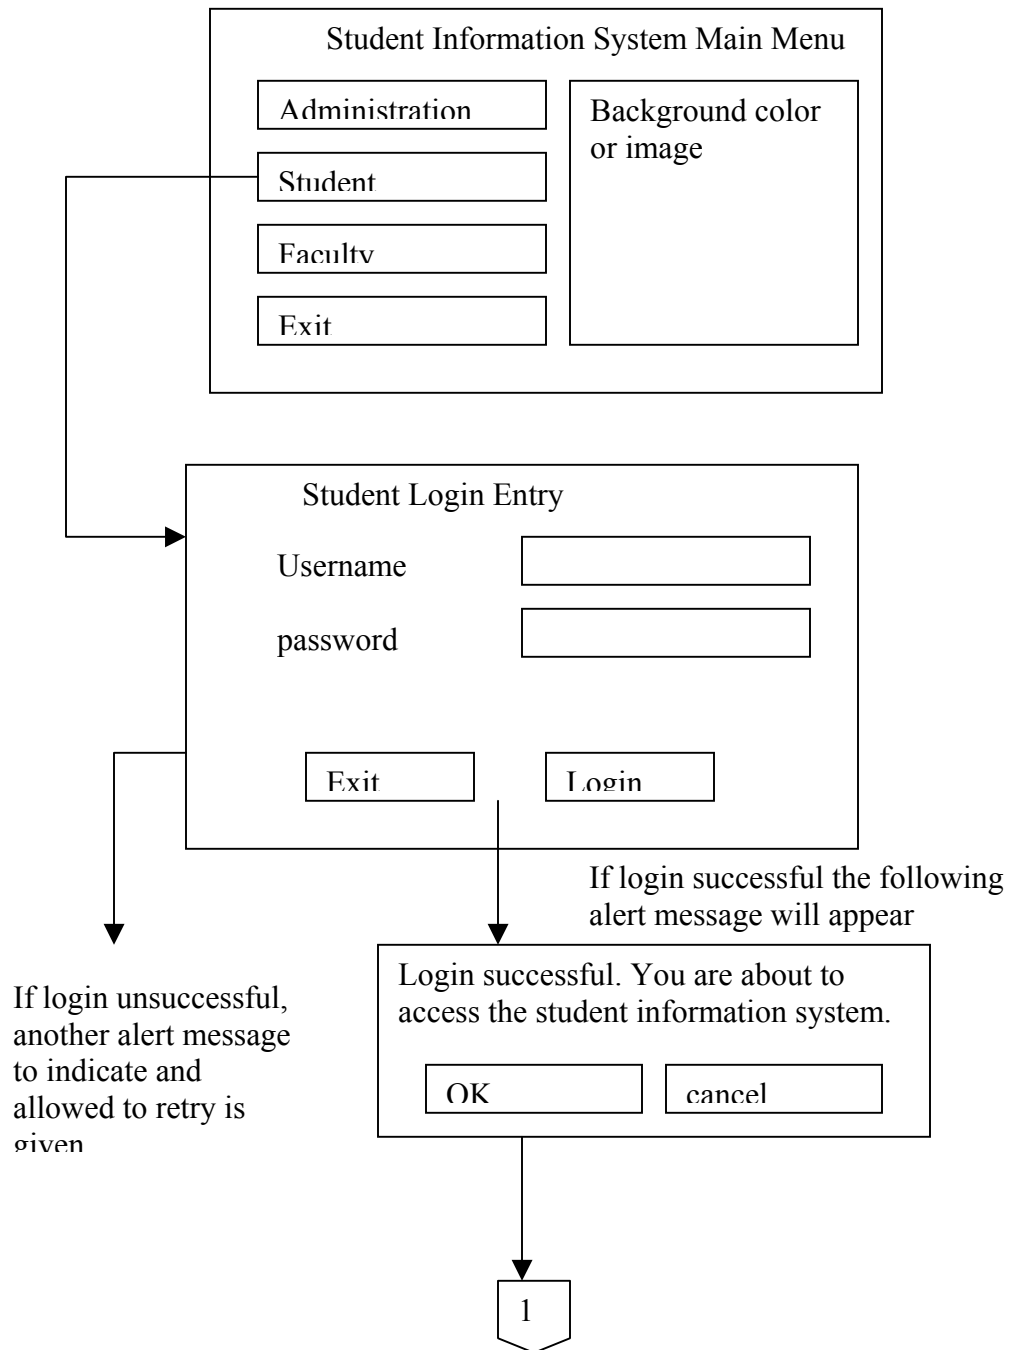

A Sample Interface Design for Student Information System.
Note that this shows the link through only one button and the entire system interface design or near complete design is expected for phase 1.

1

Student Functions Main Menu

Register a course	Background color or image
Add/dron a course	
View grade report	
Change Personal data	
View transcript	
View fee report	
Exit	

View Grade Report

Term:

Course#	Section	Grade
:		